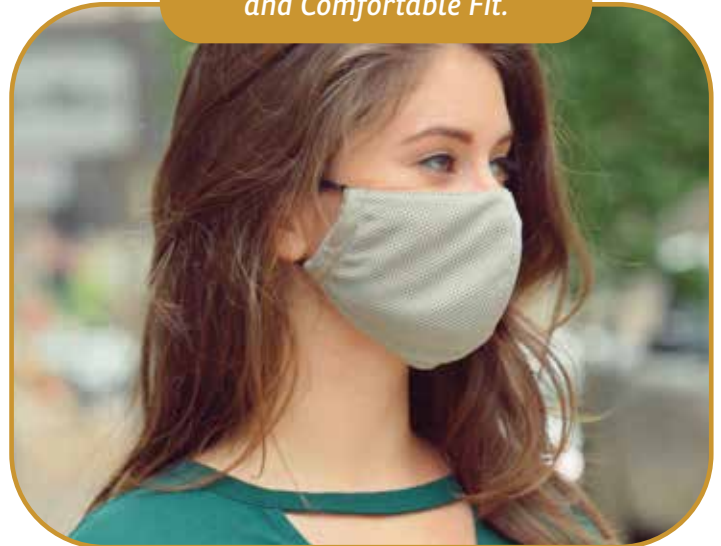

BE PROTECTED ANYWHERE, ANYTIME!

Refresh Microfiber Cooling Mask with Travel Pouch WHF-RM20

Travel pouch included to store your mask and keep it safely packed until you need to use or wash.

Snap and Wear for a Cool and Comfortable Fit.

Made of two layers of textured microfiber

Reusable and washable

Run under water for a cooling experience

* This mask is intended for personal use only and not for medical use.

150	250	500	1000	2500
\$3.83	\$3.63	\$3.57	\$3.48	\$3.40