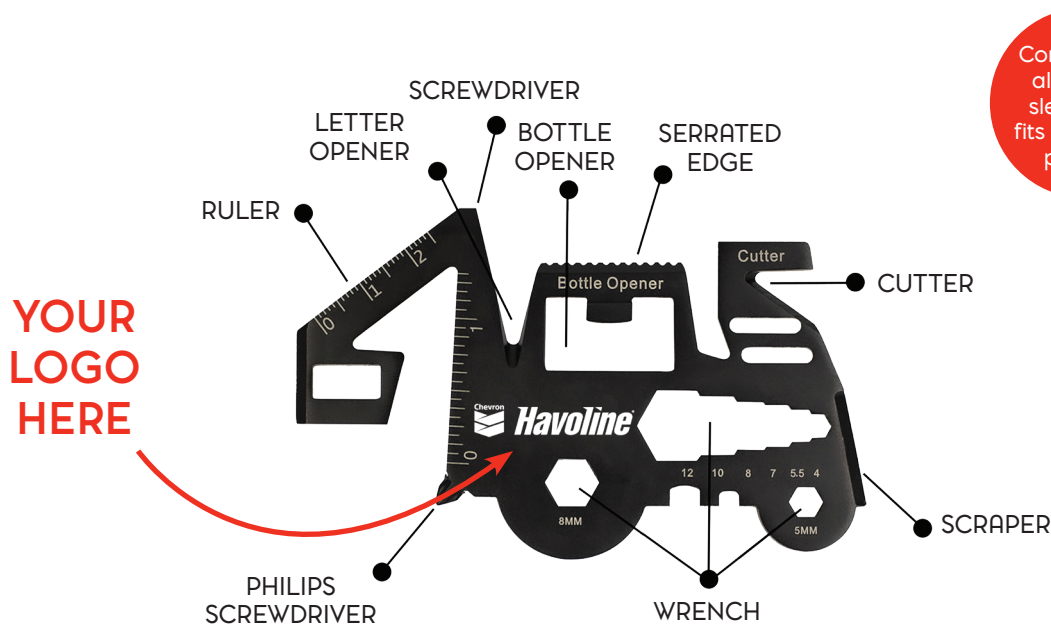

NEW PRODUCT

TRACTOR SHAPED MULTI-TOOL

Comes in an aluminum sleeve that fits easily into pockets.

A pocket multi-tool in the shape of a tractor! Comes in an aluminum sleeve that fits easily into pockets. **Engrave the tool and/or case.** The Tractor Multi-Tool features a bottle opener, box cutter, multiple wrench slots, a Philips and flathead screw driver, straight edge with ruler markings, a scraper, serrated edge, and a letter opener!

#1165 Tractor Shaped Multi-Tool				
QUANTITY	72	144	288	576
PRICE	11.13	10.50	9.94	9.45
PROMO	9.45	9.45	9.45	9.45

*PRICING IN CANADIAN DOLLARS F.O.B. TORONTO

***Please Note:** All transactions for COMPASS are processed in US dollars, and payments must be made in US dollars. Canadian pricing is designed for informational purposes only. The exchange rate and pricing can fluctuate from day to day. This flyer was produced with a fixed exchange rate of 1.40.